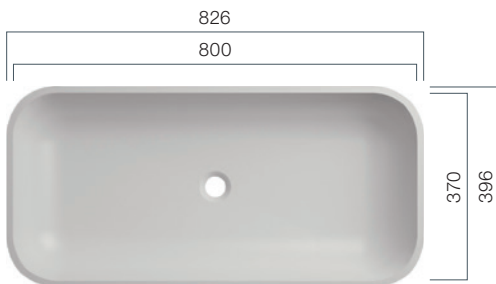

VDS 470.370.R80 TOP

Depth: 110 mm; Total Height: 125 mm

VDS 570.370.R80 TOP

Depth: 110 mm; Total Height: 125 mm

VDS 800.370.R80 TOP

Depth: 110 mm; Total Height 125 mm

VDQ-Series

Washbasins - Design