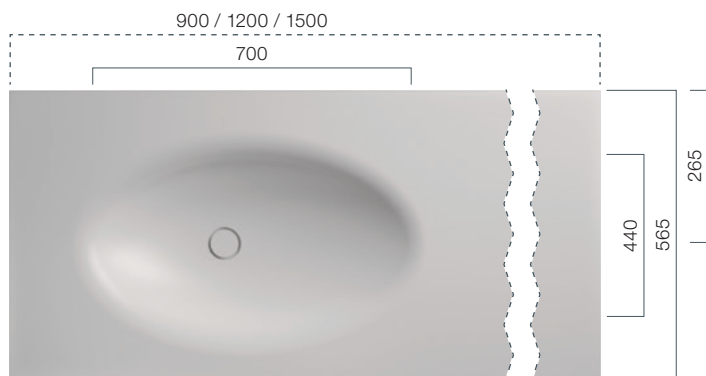

● OLIVE

Furniture VanityTop

In rational terms, products must have a long life, be easy to maintain and practical; in emotional terms, they must satisfy the aspiration for exclusivity.

OLIVE 900 | OLIVE 1200 | OLIVE 1500