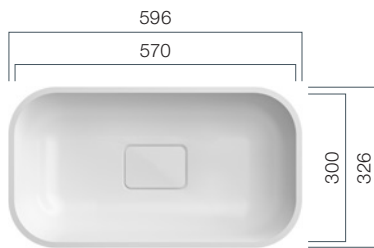

VDS 470.370.R80 TOP

Depth: 110 mm; Total Height: 125 mm

VDS 570.370.R80 TOP

Depth: 110 mm; Total Height: 125 mm

VDS 800.370.R80 TOP

Depth: 110 mm; Total Height 125 mm

VDQ-Series

Washbasins - Design

VDS R80 in a new look! VDQ is our new series with flushmounted solid surface drain. Pure design with sophisticated materials!

VDQ 470.300.R80

Depth: 110 mm

VDQ 470.370.R80

Depth: 110 mm

VDQ 800.300.R80

Beckentiefe: 110 mm

VDQ 570.300.R80

Beckentiefe: 110 mm

VDQ 570.370.R80

Beckentiefe: 110 mm

VDQ 800.370.R80

Beckentiefe: 110 mm

VDQ-Series

Sit-on Basin - Design