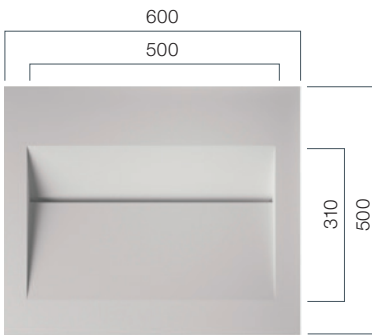

Beckentiefe: 110 mm;
Höhe Waschtisch: 140 mm

VDQ 800.370.R80 TOP

Beckentiefe: 110 mm;
Höhe Waschtisch: 140 mm

● SLOT 1 & 2

Linear Drain Vanity

Outstanding design for purists. Your place for personality. Combine PURE Slot with PFEIFFER P32 cabinets.

SLOT 600

Depth: 80 mm

PURE SLOT 800

Depth: 80 mm

SLOT_2

Depth: 54 mm

Example: SLOT_2 - Integrated into solid surface washtop.

● SLOT 3