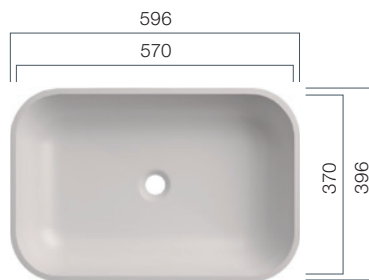

Depth: 110 mm

VDS 800.300.R80

Depth: 110 mm

VDS 570.300.R80

Depth: 110 mm

VDS 570.370.R80

Depth: 110 mm

VDS 800.370.R80