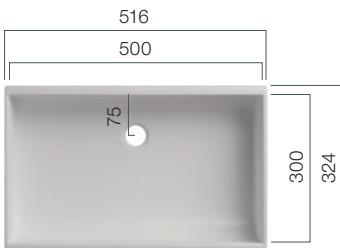

VDC 500.300