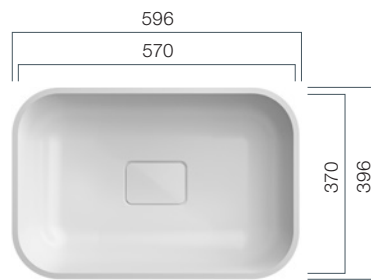

VDS R80 in a new look! VDQ is our new series with flushmounted solid surface drain. Pure design with sophisticated materials!

VDQ 470.300.R80

Depth: 110 mm

VDQ 470.370.R80

Depth: 110 mm

VDQ 800.300.R80

Beckentiefe: 110 mm

VDQ 570.300.R80

Beckentiefe: 110 mm

VDQ 570.370.R80

Beckentiefe: 110 mm

VDQ 800.370.R80

Beckentiefe: 110 mm

VDQ-Series

Sit-on Basin - Design