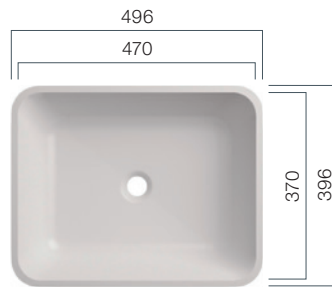

VDS 470.370.R40

Depth: 110 mm