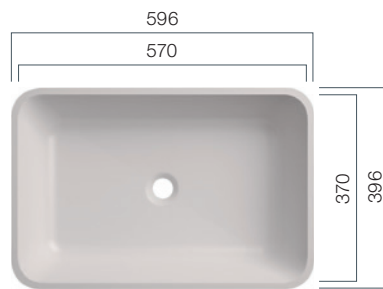

VDS 570.370.R40

Depth: 110 mm

VDS 800.370.R40

Depth: 110 mm

● VDS R40

Sit-on Basins - Design

Originality and contemporary design. Sit-on basins have become an integral part in modern bathroom design. Experience the urban lifestyle with VDS R40 and R80.