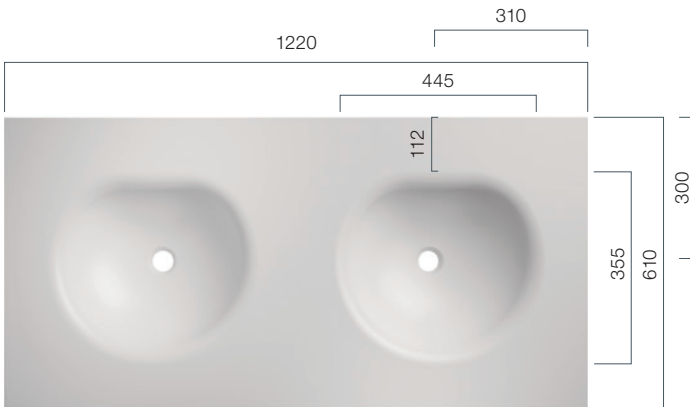

OPUS

Furniture Vanity Top

The cabinets for our OPUS series are customised to the dimensions of the vanity. Together they build a harmonious unit.

OPUS 1220_2