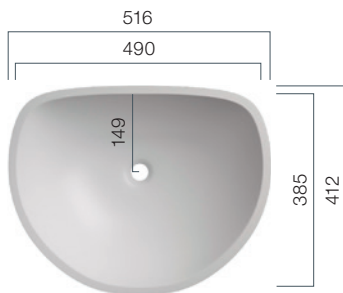

VDS / VDH

Washbasins - Shape

Opt for an individual statement in your bathroom with the unusual shapes of the VDH-/VDS series and our broad range of solid surface finishes.

VDH 49

Depth: 120 mm

VDH 58

Depth: 151 mm

VDS 360

Depth: 95 mm

VDS 37

Depth: 140 mm

VDS 49

Depth: 155 mm

VDS 238

Depth: 145 mm