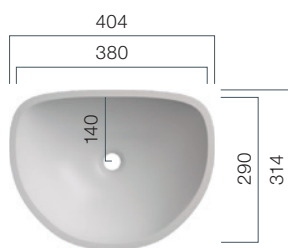

Depth: 95 mm

VDS 37

Depth: 140 mm