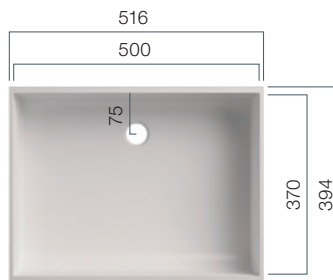

VDC 450

Depth: 125 mm

VDC 500.300

Depth: 125 mm

VDC 500

Depth: 125 mm

VDC 600

Depth: 125 mm