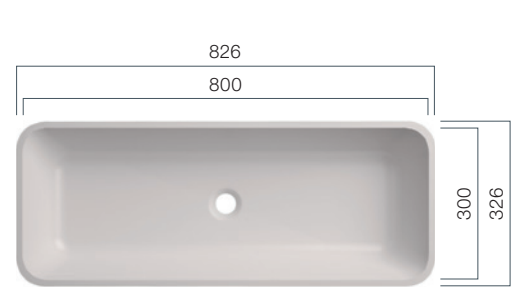

VDS 800.300.R40

Depth: 110 mm