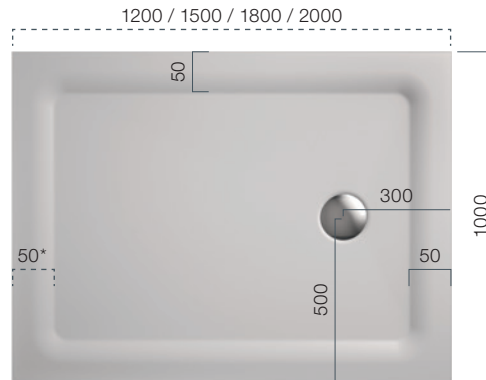

AQUAMASTER XERO

Flexibility in any format

XERO gives you the option of implementing a variety of customized system solutions in addition to standard shapes – without having to restrict your planning freedom. Use the numerous options to realise shower trays up to 3000 mm length and 1200 mm width.

Round
(Stainless steel or solid surface)

Channel
(Stainless steel or solid surface)

FLEX50

Shower Trays

Benefit from the added value for your new building or renovation project. By shortening the revolving 50 mm functional rim in the factory, the shower tray can be easily adapted to up to 100 mm in length and width.

FLEX50

Flushmounted
*functional rim (can be shortened in a flexible way)
⊗ ⊕ ⊖ ⊙

Flushmounted
*functional rim (can be shortened in a flexible way)
⊗ ⊕ ⊖ ⊙

Flushmounted
*functional rim (can be shortened in a flexible way)
⊗ ⊕ ⊖ ⊙

All shower trays as well as in custom sizes.

(Exemplary illustration)
⊗ ⊕ ⊖ ⊙

XERO

Shower Trays

Low installation depth – maximum freedom to plan the shower tray. In addition to our standard shapes, we can make your customized solution to millimetre accuracy. Realise a shower tray like no other.