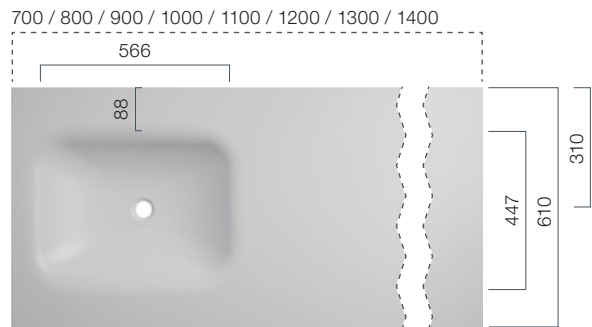

BRAVO

Furniture Vanity Top

The BRAVO series are furniture vanity tops of varied lengths. The vanity consists of one single sheet of solid surface material and is ideally suited for high use private and public spaces.

BRAVO 700 | BRAVO 800 | BRAVO 900 | BRAVO 1000 |
BRAVO 1100 | BRAVO 1200 | BRAVO 1300 | BRAVO 1400 | BRAVO 1520