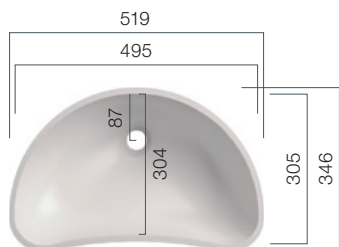

VDS / VDH

Washbasins - Shape

Opt for an individual statement in your bathroom with the unusual shapes of the VDH-/VDS series and our broad range of solid surface finishes.

VDH 49

Depth: 120 mm