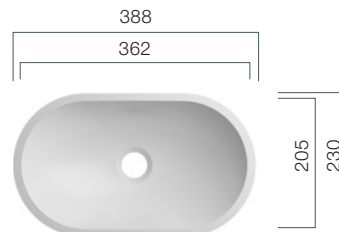

VDS / VDH

Washbasins - Shape

Opt for an individual statement in your bathroom with the unusual shapes of the VDH-/VDS series and our broad range of solid surface finishes.

VDH 49

Depth: 120 mm

Depth: 151 mm

VDS 360

Depth: 95 mm

VDS 37

Depth: 140 mm

Depth: 155 mm

Depth: 145 mm