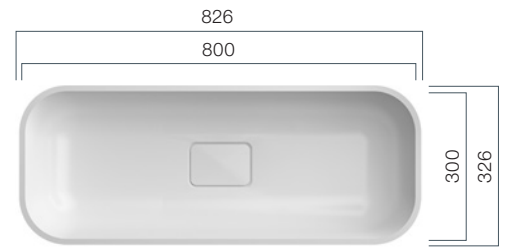

VDS R80 in a new look! VDQ is our new series with flushmounted solid surface drain. Pure design with sophisticated materials!

VDQ 470.300.R80

Depth: 110 mm

VDQ 470.370.R80

Depth: 110 mm

VDQ 800.300.R80

Beckentiefe: 110 mm