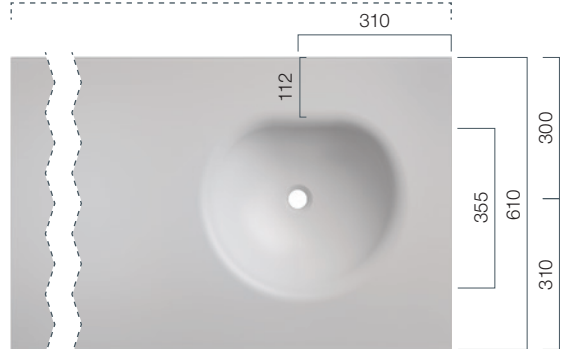

OPUS

Furniture Vanity Top

The new OPUS series are furniture vanity tops with flexible lengths. The vanity consists of a single sheet of solid surface material and is ideally suited for high use private and public spaces.

OPUS 600 | OPUS 720 | OPUS 820 | OPUS 920 | OPUS 1020 |
OPUS 1120 | OPUS 1220 | OPUS 1320 | OPUS 1420 | OPUS 1520

620 / 720 / 820 / 920 / 1020 / 1120 / 1220 / 1320 / 1420 / 1520

620 / 720 / 820 / 920 / 1020 / 1120 / 1220 / 1320 / 1420 / 1520

620 / 720 / 820 / 920 / 1020 / 1120 / 1220 / 1320 / 1420 / 1520