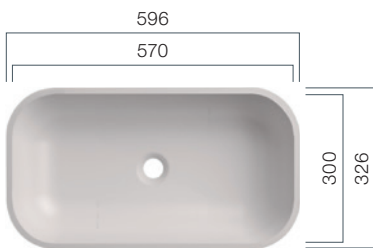

Depth: 110 mm

VDS 800.300.R80

Depth: 110 mm

VDS 570.300.R80

Depth: 110 mm

VDS 570.370.R80

Depth: 110 mm

VDS 800.370.R80