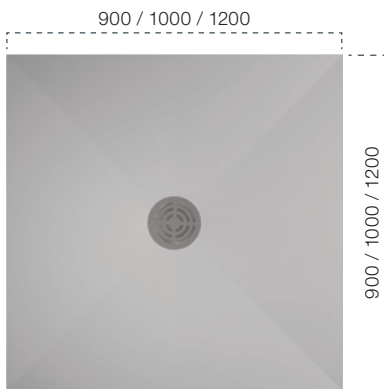

XERO

Shower Trays

Low installation depth – maximum freedom to plan the shower tray. In addition to our standard shapes, we can make your customized solution to millimetre accuracy. Realise a shower tray like no other.

XERO Square - Drain central