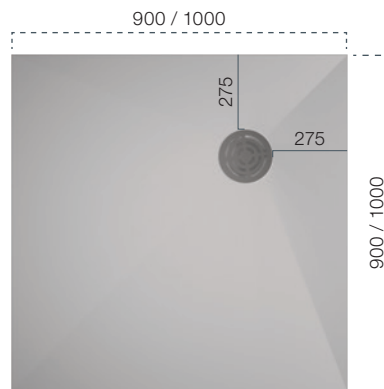

Flushmounted
☒ Ⓢ ⓘ ⓪ ⓪

XERO Square – Drain central