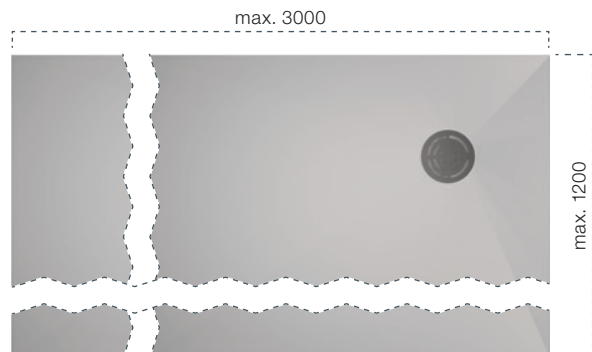

All shower trays as well as in custom sizes.

(Exemplary illustration)
⊗ ⊕ ⊖ ⊙

XERO

Shower Trays

Low installation depth – maximum freedom to plan the shower tray. In addition to our standard shapes, we can make your customized solution to millimetre accuracy. Realise a shower tray like no other.

XERO Square - Drain central

Flushmounted
 ☒ Ⓢ ⓘ ⓪ ⓪

XERO Square – Drain central

Flushmounted
 ☒ Ⓢ ⓘ ⓪ ⓪

XERO rectangle - Drain offset

Bodengleich
 ☒ Ⓢ ⓘ ⓪ ⓪

Customised solution, your desired format.

☒ Ⓢ ⓘ ⓪ ⓪