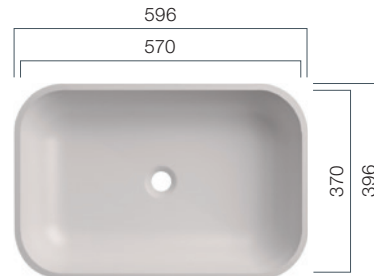

Depth: 110 mm

● VDS R80

Sit-on Basin - Design

VDS R80 surface-mounted washbasins perfectly harmonise with the PFEIFFER P32 furniture series. The customised cabinets offer sufficient storage with clean and tidy surfaces.

VDS 470.370.R80 TOP

Depth: 110 mm; Total Height: 125 mm

VDS 570.370.R80 TOP

Depth: 110 mm; Total Height: 125 mm

VDS 800.370.R80 TOP

Depth: 110 mm; Total Height 125 mm

VDQ-Series

Washbasins - Design