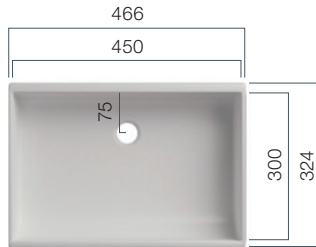

Washbasins - Design

With clear geometries and deliberate emphasis on the basin shapes, the VDC Series enable you to create your individual bathroom style.

VDC 400.260

Depth: 100 mm

VDC 450.300

Depth: 125 mm