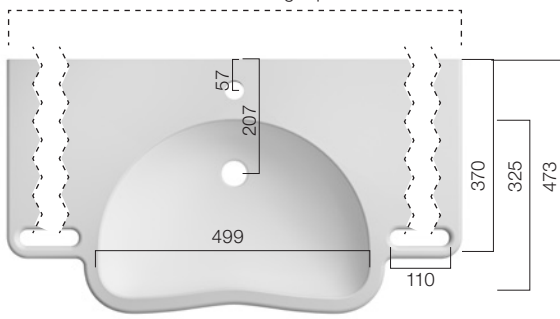

REVARI

Depth channel drain: 80 mm; Height Vanity top: 40 mm

REVARI Video

VANITY TOP

For cleaning and maintenance of the drain channel, loose the specially developed screw connection and pull the vanity top into its maintenance position.

WALL BRACKET

The REVARI drain system can be individually covered with different materials with an integral fall to the drain channel.

DESIGN PANEL

● ● ● ● ●, Every RAL-colour available.

With a choice of different coloured design panels for the REVARI bracket, the washtop can be easily adapted to the design of the washbasin tap or bathroom products. Only changeable during installation

CARE

Barrier-free Bath

Everyday life without limits - Our VIVARI® CARE Series offers customised height-adjustable countertops and easily accessible shower trays.

VDH 850 WTH

Standard 850 / Customised length possible.