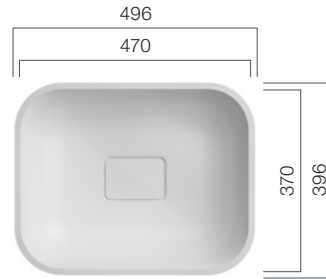

VDS 470.370.R80 TOP

Depth: 110 mm; Total Height: 125 mm

VDS 570.370.R80 TOP

Depth: 110 mm; Total Height: 125 mm

VDS 800.370.R80 TOP

Depth: 110 mm; Total Height 125 mm

VDQ-Series

Washbasins - Design

VDS R80 in a new look! VDQ is our new series with flushmounted solid surface drain. Pure design with sophisticated materials!

VDQ 470.300.R80

Depth: 110 mm

VDQ 470.370.R80

Depth: 110 mm

VDQ 800.300.R80

Beckentiefe: 110 mm