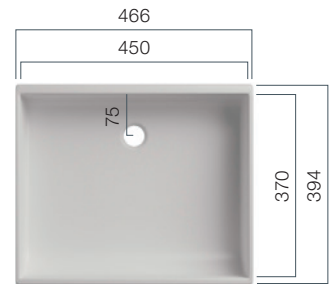

Depth: 125 mm

VDC 450

Depth: 125 mm