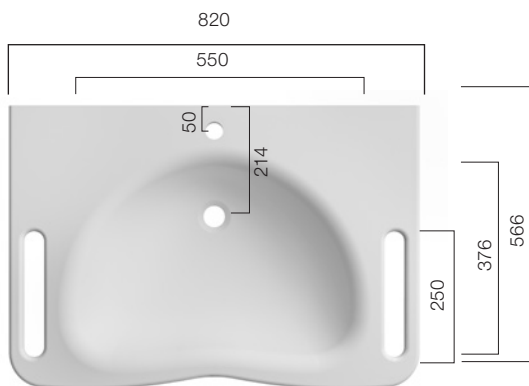

CARE

Barrier-free Bath

Everyday life without limits - Our VIVARI® CARE Series offers customised height-adjustable countertops and easily accessible shower trays.

VDH 850 WTH

Standard 850 / Customised length possible.

Depth: 130 mm

VDH 660

Depth: 150 mm

VDH 820

Depth: 150 mm

VDH 750 / VDH 600

Depth: 150 mm

Shower trays made to measure