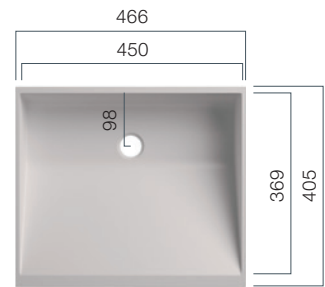

VDS 417

Depth: 137 mm

VDS 445

Depth: 137 mm

VDS 450

Depth: 105 mm

VDS 600

Depth: 103 mm