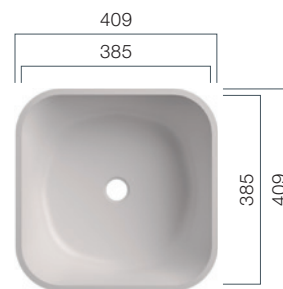

VDS / VDH

Washbasins - Shape

Opt for an individual statement in your bathroom with the unusual shapes of the VDH-/VDS series and our broad range of solid surface finishes.

VDH 49

Depth: 120 mm

VDH 58

Depth: 151 mm

VDS 360

Depth: 95 mm

VDS 37

Depth: 140 mm

VDS 49

Depth: 155 mm

VDS 238

Depth: 145 mm