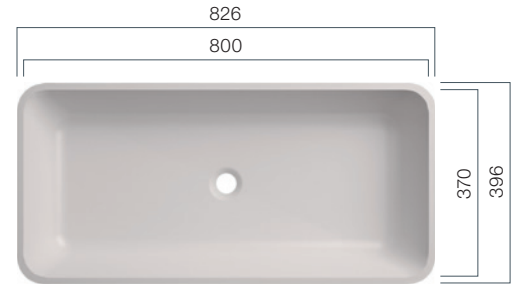

VDS 570.370.R40

Depth: 110 mm

VDS 800.370.R40

Depth: 110 mm

● VDS R40

Sit-on Basins - Design

Originality and contemporary design. Sit-on basins have become an integral part in modern bathroom design. Experience the urban lifestyle with VDS R40 and R80.