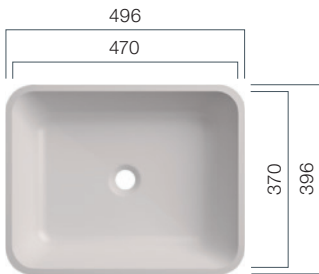

VDS 570.370.R40

Depth: 110 mm

VDS 800.370.R40

Depth: 110 mm

● VDS R40

Sit-on Basins - Design

Originality and contemporary design. Sit-on basins have become an integral part in modern bathroom design. Experience the urban lifestyle with VDS R40 and R80.

VDS 470.370.R40 TOP

Depth: 110 mm; Total Height: 125 mm

VDS 570.370.R40 TOP

Depth: 110 mm; Total Height: 125 mm

VDS 800.370.R40 TOP

Depth: 110 mm; Total Height: 125 mm

VDS R80

Washbasins - Design