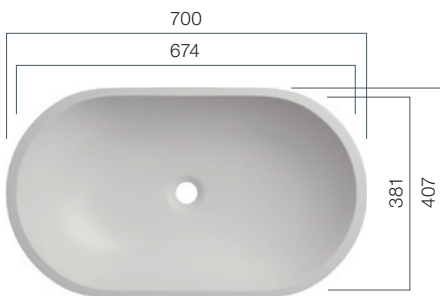

VO 42

Depth: 111 mm

VO 48

Depth: 124 mm

VO 53

Depth: 142 mm

VO 57

Depth: 135 mm

One basin, different options. VR and VO – Also available as counter-top bowl.

VB-Series

Baby bath

The VB-Series is a special series for the paediatric ward. The warm feel and its antibacterial property offers the ideal atmosphere for the daily care.

VB 67

Depth: 143 mm

VB 68

Depth 172 mm

VB 800

Depth: 70 mm

VB 85

Depth: 250 mm