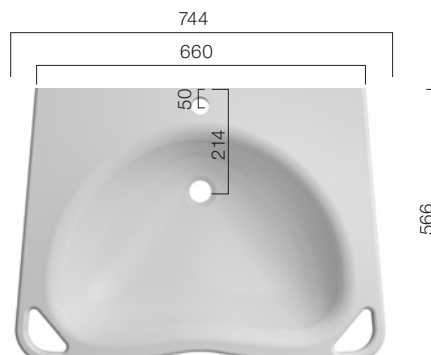

CARE

Barrier-free Bath

Everyday life without limits - Our VIVARI® CARE Series offers customised height-adjustable countertops and easily accessible shower trays.

VDH 850 WTH

Standard 850 / Customised length possible.

Depth: 130 mm

VDH 660

Depth: 150 mm

VDH 820

Depth: 150 mm

VDH 750 / VDH 600

Depth: 150 mm

Shower trays made to measure