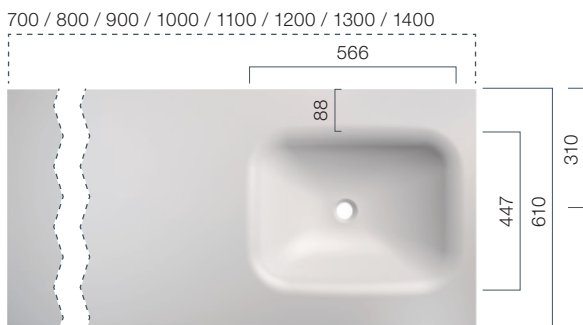

BRAVO

Furniture Vanity Top

The BRAVO series are furniture vanity tops of varied lengths. The vanity consists of one single sheet of solid surface material and is ideally suited for high use private and public spaces.

BRAVO 700 | BRAVO 800 | BRAVO 900 | BRAVO 1000 |
BRAVO 1100 | BRAVO 1200 | BRAVO 1300 | BRAVO 1400 | BRAVO 1520

Position Basin: Central; Depth: 120 mm

Position Basin: Left; Depth: 120 mm

Position Basin: Right; Depth: 120 mm

Double Vanity Top; Depth: 120 mm

● REVARI®

The channel drain revolution!

For the first time, washbasins with drain channel can be cleaned conveniently and hygienically. With a choice of different coloured design panels for the REVARI bracket, the washtop can be easily adapted to the design of the washbasin tap or bathroom products.