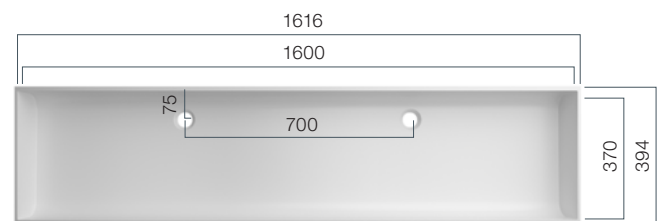

VDC 1100_1

Depth: 125 mm

VDC 1100_2

Depth: 125 mm

VDC 1600_300

Depth: 125 mm

VDC 1600_370

Depth: 125 mm

VDS / VDH

Washbasins - Shape

Opt for an individual statement in your bathroom with the unusual shapes of the VDH-/VDS series and our broad range of solid surface finishes.

VDH 49

Depth: 120 mm

VDH 58

Depth: 151 mm