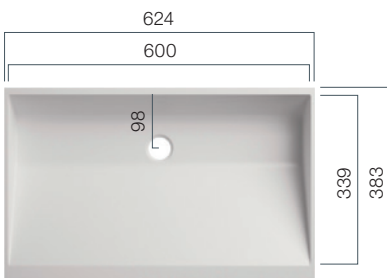

VDS 417

Depth: 137 mm

VDS 445

Depth: 137 mm

VDS 450

Depth: 105 mm

VDS 600

Depth: 103 mm