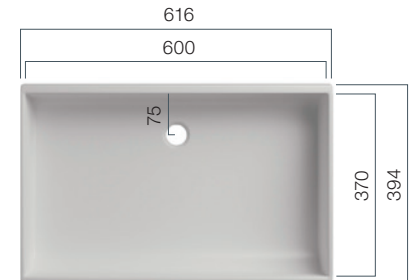

Washbasins - Design

With clear geometries and deliberate emphasis on the basin shapes, the VDC Series enable you to create your individual bathroom style.

VDC 400.260

Depth: 100 mm

VDC 450.300

Depth: 125 mm

VDC 450

Depth: 125 mm

VDC 500.300

Depth: 125 mm

VDC 500

Depth: 125 mm

VDC 600

Depth: 125 mm