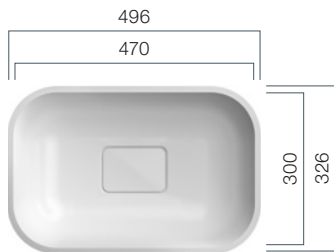

VDQ-Series

Washbasins - Design

VDS R80 in a new look! VDQ is our new series with flushmounted solid surface drain. Pure design with sophisticated materials!

VDQ 470.300.R80

Depth: 110 mm