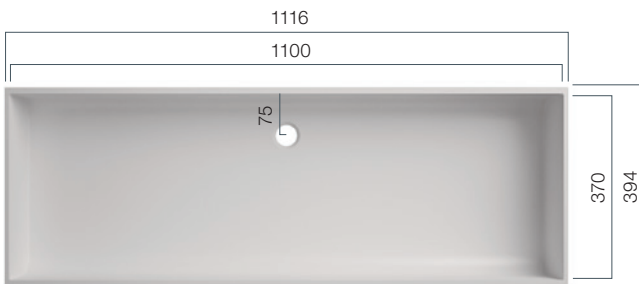

VDC 1100_1

Depth: 125 mm

Depth: 125 mm

Depth: 125 mm

Depth: 125 mm