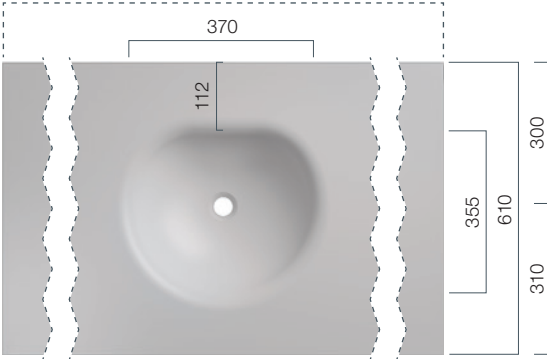

OPUS

Furniture Vanity Top

The new OPUS series are furniture vanity tops with flexible lengths. The vanity consists of a single sheet of solid surface material and is ideally suited for high use private and public spaces.

OPUS 600 | OPUS 720 | OPUS 820 | OPUS 920 | OPUS 1020 |
OPUS 1120 | OPUS 1220 | OPUS 1320 | OPUS 1420 | OPUS 1520

620 / 720 / 820 / 920 / 1020 / 1120 / 1220 / 1320 / 1420 / 1520

Basin position: Central; Depth: 130 mm

620 / 720 / 820 / 920 / 1020 / 1120 / 1220 / 1320 / 1420 / 1520