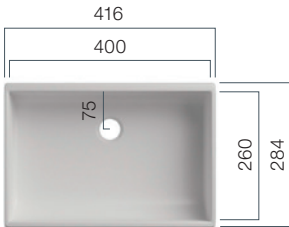

Depth: 122 mm

VDA 58.370

Depth: 122 mm

VDA 58.200

Depth: 200 mm

VDA 1100

Depth: 115 mm

VDC-Series

Washbasins - Design

With clear geometries and deliberate emphasis on the basin shapes, the VDC Series enable you to create your individual bathroom style.

VDC 400.260

Depth: 100 mm

VDC 450.300

Depth: 125 mm