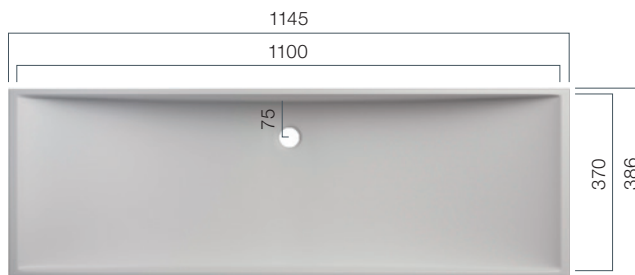

Depth: 115 mm