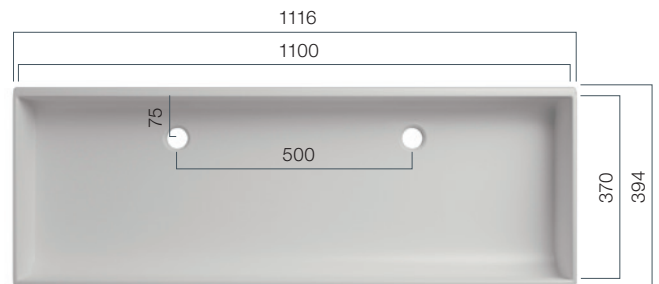

Depth: 125 mm

VDC 1100_2