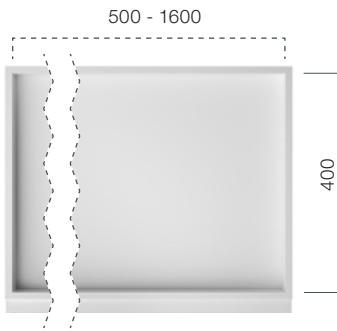

SLOT 600

Depth: 80 mm

PURE SLOT 800

Depth: 80 mm

SLOT_2

Depth: 54 mm

Example: SLOT_2 - Integrated into solid surface washtop.

● SLOT 3

Linear Drain Vanity

The combination of strong geometric lines produces a harmonic image.

SLOT_3

Depth: 100 mm

Example: SLOT_3 - Integrated into solid surface washtop.

OPUS

Furniture Vanity Top

The new OPUS series are furniture vanity tops with flexible lengths. The vanity consists of a single sheet of solid surface material and is ideally suited for high use private and public spaces.