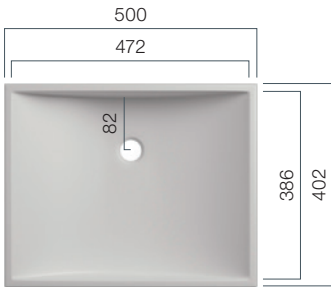

VDA-Series

Avantgarde Basins

As an integral part of the wash area, VIVARI® basins are the hygienic partner in your daily life. Our seamlessly integrated bowls make cleaning easy.

VDA 47

Depth: 122 mm