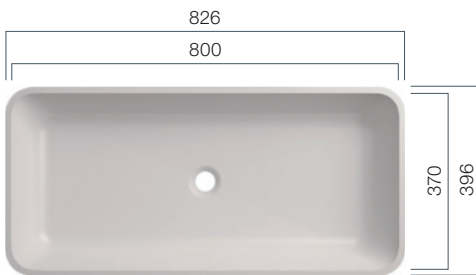

VDS 470.370.R40 TOP

Depth: 110 mm; Total Height: 125 mm

VDS 570.370.R40 TOP

Depth: 110 mm; Total Height: 125 mm

VDS 800.370.R40 TOP

Depth: 110 mm; Total Height: 125 mm

VDS R80

Washbasins - Design