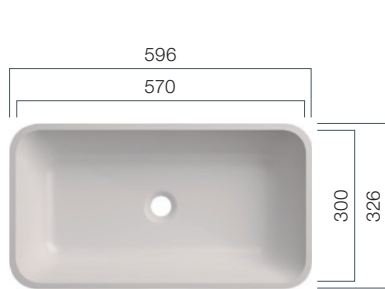

VDS 570.300.R40

Depth: 110 mm