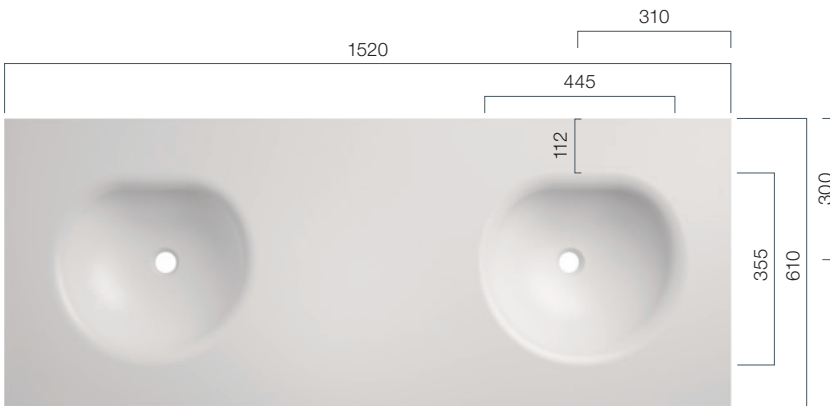

Furniture Vanity Top

The cabinets for our OPUS series are customised to the dimensions of the vanity. Together they build a harmonious unit.

OPUS 1220_2

Depth: 130 mm

OPUS 1520_2

Depth: 130 mm

● OLIVE

Furniture VanityTop