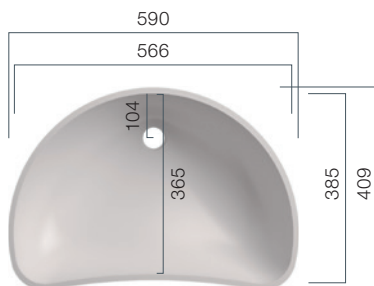

VDS / VDH

Washbasins - Shape

Opt for an individual statement in your bathroom with the unusual shapes of the VDH-/VDS series and our broad range of solid surface finishes.

VDH 49

Depth: 120 mm

VDH 58

Depth: 151 mm