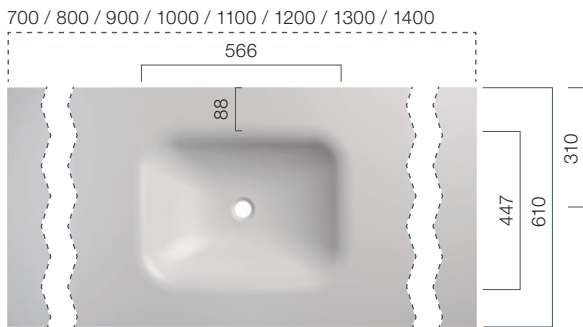

BRAVO

Furniture Vanity Top

The BRAVO series are furniture vanity tops of varied lengths. The vanity consists of one single sheet of solid surface material and is ideally suited for high use private and public spaces.

BRAVO 700 | BRAVO 800 | BRAVO 900 | BRAVO 1000 |
BRAVO 1100 | BRAVO 1200 | BRAVO 1300 | BRAVO 1400 | BRAVO 1520