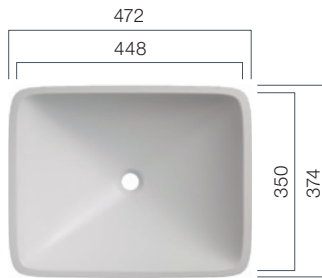

VDS 445

Depth: 137 mm