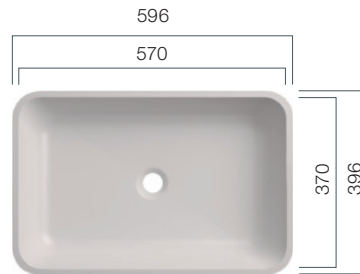

Depth: 110 mm; Total Height: 125 mm

VDS 800.370.R40 TOP