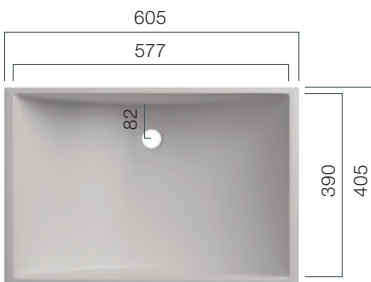

Depth: 122 mm

VDA 58.370

Depth: 122 mm

VDA 58.200

Depth: 200 mm

VDA 1100

Depth: 115 mm

VDC-Series

Washbasins - Design

With clear geometries and deliberate emphasis on the basin shapes, the VDC Series enable you to create your individual bathroom style.

VDC 400.260

Depth: 100 mm

VDC 450.300

Depth: 125 mm