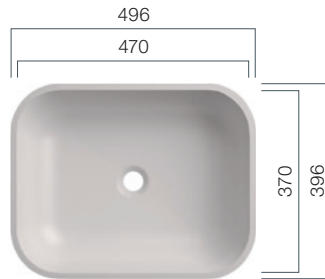

VDS 470.370.R40 TOP

Depth: 110 mm; Total Height: 125 mm

VDS 570.370.R40 TOP

Depth: 110 mm; Total Height: 125 mm

VDS 800.370.R40 TOP

Depth: 110 mm; Total Height: 125 mm

VDS R80

Washbasins - Design

The series VDS R40 and VDS R80 offer a variety of designs to personalise your bathroom – whether as a single or double vanity, sit-on washbasin or free mounted.

VDS 470.300.R80

Depth: 110 mm

VDS 470.370.R80