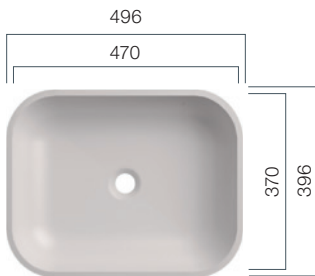

Depth: 110 mm

● VDS R80

Sit-on Basin - Design

VDS R80 surface-mounted washbasins perfectly harmonise with the PFEIFFER P32 furniture series. The customised cabinets offer sufficient storage with clean and tidy surfaces.

VDS 470.370.R80 TOP

Depth: 110 mm; Total Height: 125 mm

VDS 570.370.R80 TOP

Depth: 110 mm; Total Height: 125 mm

VDS 800.370.R80 TOP

Depth: 110 mm; Total Height 125 mm

VDQ-Series

Washbasins - Design