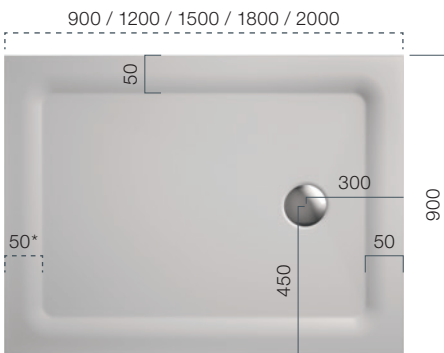

AQUAMASTER XERO

Flexibility in any format

XERO gives you the option of implementing a variety of customized system solutions in addition to standard shapes – without having to restrict your planning freedom. Use the numerous options to realise shower trays up to 3000 mm length and 1200 mm width.

Round
(Stainless steel or solid surface)

Channel
(Stainless steel or solid surface)

FLEX50

Shower Trays

Benefit from the added value for your new building or renovation project. By shortening the revolving 50 mm functional rim in the factory, the shower tray can be easily adapted to up to 100 mm in length and width.

FLEX50

Flushmounted
*functional rim (can be shortened in a flexible way)
⊗ ⊕ ⊖ ⊙

Flushmounted
*functional rim (can be shortened in a flexible way)
⊗ ⊕ ⊖ ⊙

Flushmounted
*functional rim (can be shortened in a flexible way)
⊗ ⊕ ⊖ ⊙

All shower trays as well as in custom sizes.

(Exemplary illustration)
⊗ ⊕ ⊖ ⊙

XERO

Shower Trays

Low installation depth – maximum freedom to plan the shower tray. In addition to our standard shapes, we can make your customized solution to millimetre accuracy. Realise a shower tray like no other.