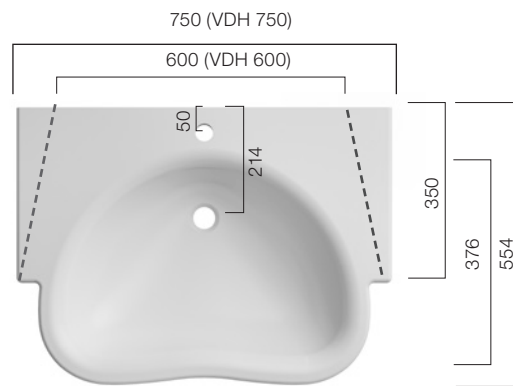

CARE

Barrier-free Bath

Everyday life without limits - Our VIVARI® CARE Series offers customised height-adjustable countertops and easily accessible shower trays.

VDH 850 WTH

Standard 850 / Customised length possible.

Depth: 130 mm

VDH 660

Depth: 150 mm

VDH 820

Depth: 150 mm

VDH 750 / VDH 600

Depth: 150 mm

Shower trays made to measure