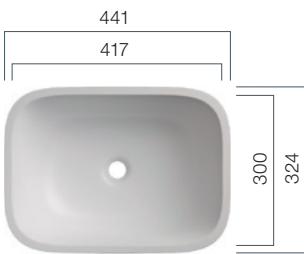

Depth: 137 mm