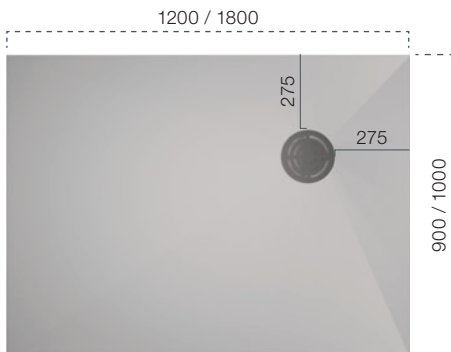

Flushmounted
☒ Ⓢ ⓘ ⓪ ⓪

XERO rectangle - Drain offset