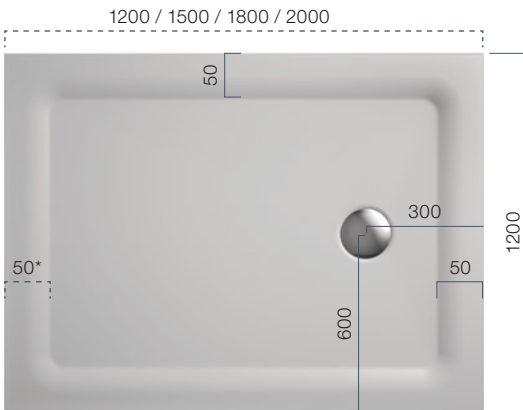

AQUAMASTER XERO

Flexibility in any format

XERO gives you the option of implementing a variety of customized system solutions in addition to standard shapes – without having to restrict your planning freedom. Use the numerous options to realise shower trays up to 3000 mm length and 1200 mm width.

Round
(Stainless steel or solid surface)

Channel
(Stainless steel or solid surface)

FLEX50

Shower Trays

Benefit from the added value for your new building or renovation project. By shortening the revolving 50 mm functional rim in the factory, the shower tray can be easily adapted to up to 100 mm in length and width.

FLEX50

Flushmounted
*functional rim (can be shortened in a flexible way)
⊗ ⊕ ⊖ ⊙

Flushmounted
*functional rim (can be shortened in a flexible way)
⊗ ⊕ ⊖ ⊙

Flushmounted
*functional rim (can be shortened in a flexible way)
⊗ ⊕ ⊖ ⊙

All shower trays as well as in custom sizes.

(Exemplary illustration)
⊗ ⊕ ⊖ ⊙

XERO

Shower Trays

Low installation depth – maximum freedom to plan the shower tray. In addition to our standard shapes, we can make your customized solution to millimetre accuracy. Realise a shower tray like no other.