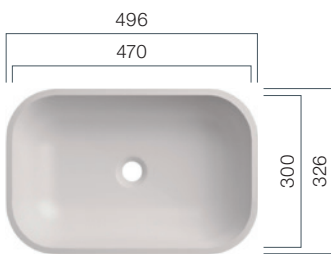

VDS R80

Washbasins - Design

The series VDS R40 and VDS R80 offer a variety of designs to personalise your bathroom – whether as a single or double vanity, sit-on washbasin or free mounted.

VDS 470.300.R80

Depth: 110 mm