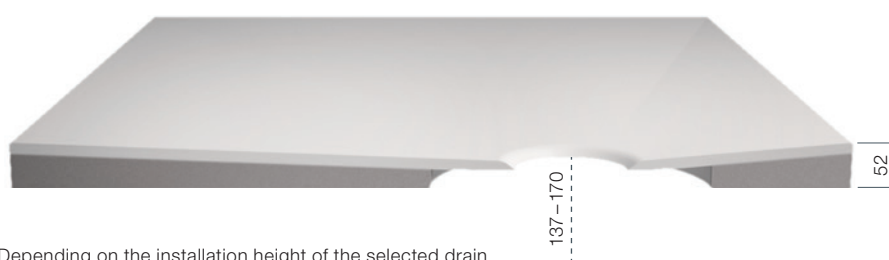

System Solutions

- Customization up to 3000 mm length and 1200 mm width
- Variety of colours
- Standard shapes (Square, rectangle, quadrant)
- Easily accessible
- Low installation depth (submounted or flushmounted)
- Easy to clean and maintain
- Circumferential vario joint sealing band (Option)
- Central or offset drain
- Various drain options
- Wall connection as coved backsplash or straight (Option)
- Integrated groove for glass partition wall (Option)
- Anti-slip coating for public areas is possible (Option)
- Drain capacity $\geq 0,64$ l/s (Depending on the selected drain)

Colours 

Drain  

Installation  

 Limited colours available

 Standard (VIEGA)

 Integrated (DALLMER, option)

 TOP Sit on shower tray

 Floor level