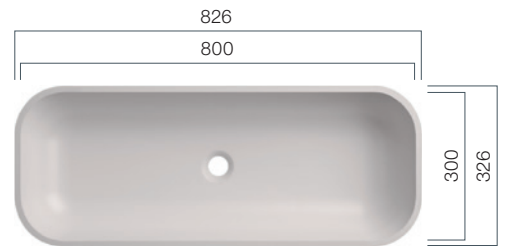

Depth: 110 mm

VDS 570.300.R80