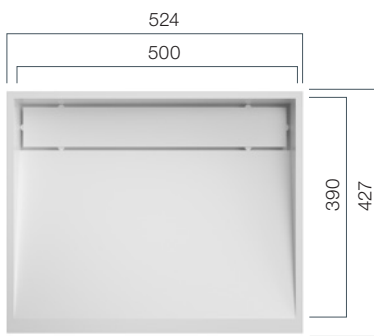

SLOT 600

Depth: 80 mm

PURE SLOT 800

Depth: 80 mm

SLOT_2

Depth: 54 mm

Example: SLOT_2 - Integrated into solid surface washtop.

● SLOT 3

Linear Drain Vanity

The combination of strong geometric lines produces a harmonic image.

SLOT_3

Depth: 100 mm

Example: SLOT_3 - Integrated into solid surface washtop.

OPUS

Furniture Vanity Top

The new OPUS series are furniture vanity tops with flexible lengths. The vanity consists of a single sheet of solid surface material and is ideally suited for high use private and public spaces.