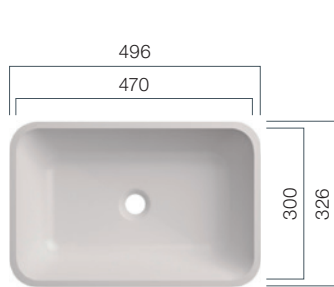

VDS R40

Washbasins - Design

Solid surface materials offer all-round flexibility for seamlessly surfaces and customising your bathroom. The new VDS series R40 and R80 offer both elegance and functionality.

VDS 470.300.R40

Depth: 110 mm