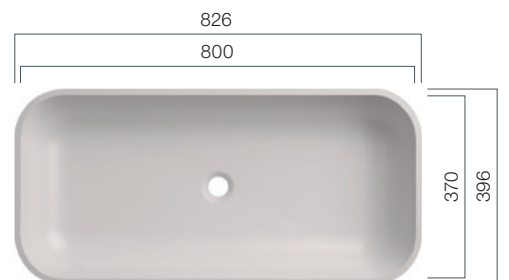

Depth: 110 mm

VDS 800.300.R80

Depth: 110 mm

VDS 570.300.R80

Depth: 110 mm

VDS 570.370.R80

Depth: 110 mm

VDS 800.370.R80